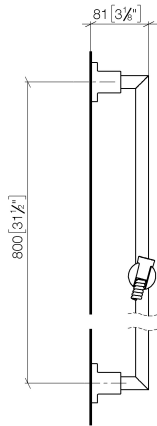

26 413 892

Certificates

WRAS_2009048. ACS_20 ACC LY 738. IAPMO_4976 (1).