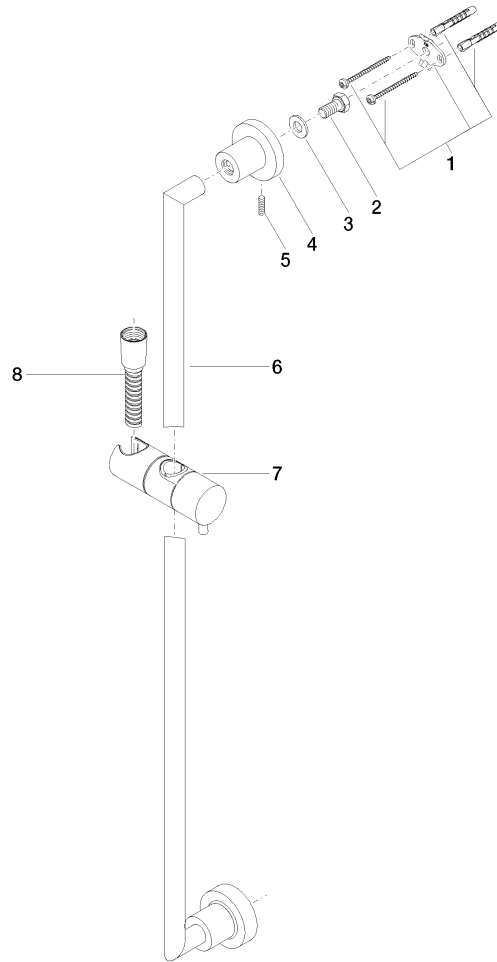

26 413 892

- slide bar
- Pipe diameter 18 mm
- rosettes Ø 55 mm
- gauge 800 mm
- metal shower hose 1750mm with integrated anti-twist protection
- shower hose connector 3/8"

This article does not include a hand shower!

Required miscellaneous

	<b>Hand shower - Chrome</b>	28 018 979-00
---	-----------------------------	---------------

26 413 892

Certificates

WRAS\_2009048. ACS\_20 ACC LY 738. IAPMO\_4976 (1).

26 413 892

Spare parts list

No.	Item Number	Name	Quantity used	Delivery time
1	05 17 20 739 00 90	fixing set	2	2
2	09 30 30 071 90	screw	2	2
3	09 30 11 046 90	disc	2	2
4	08 17 89 505-00	holder	2	10
5	04 31 11 113 00 90	pin	2	2
6	05 28 22 590 00-00	bar	1	10
7	12 580 970-00	Slide unit - Chrome	1	10
8	28 322 970-00	Metal shower hose 1/2" x 3/8" x 1750 mm - Chrome	1	2